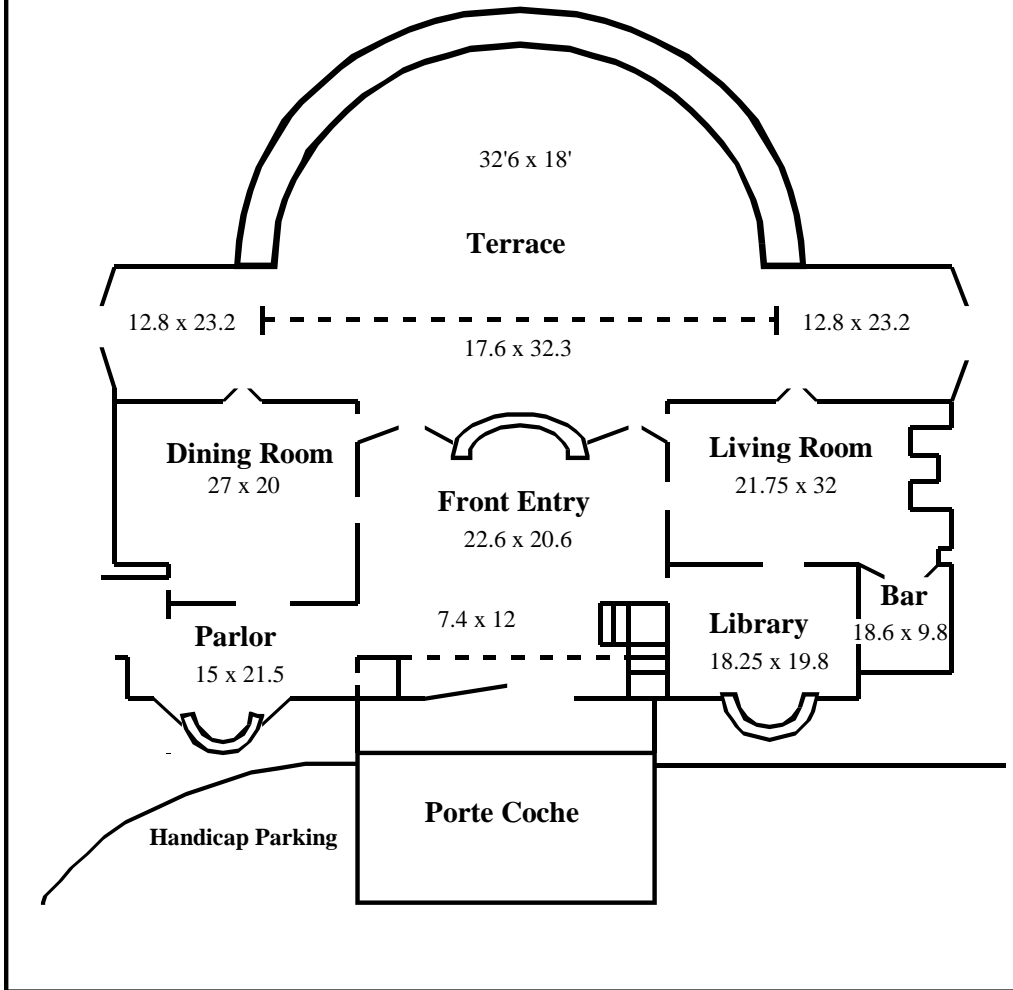

Gramercy Mansion Floor Plan

Mansion Ceremony Garden Space

Stone Area
41'2" x 24'9"

Stone Area + Grass Edges
63'9" x 24'9"